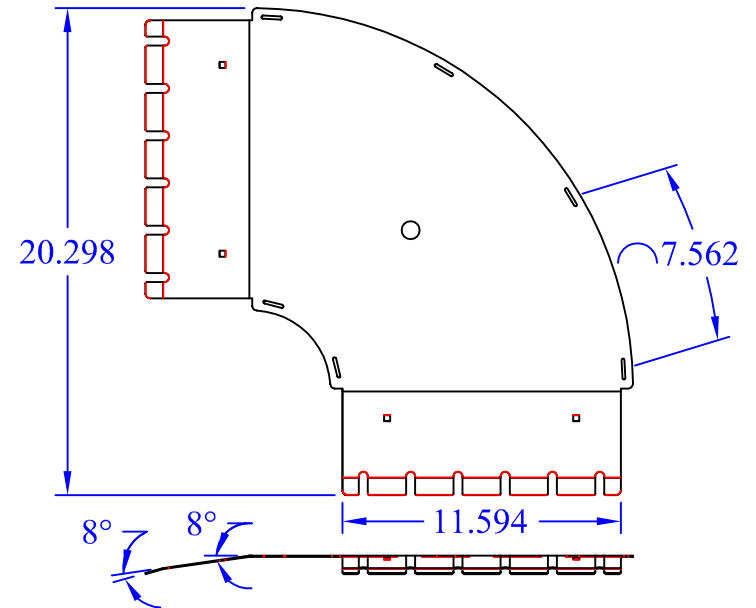

(1) WBT 4 IR

(1) WBT-90-4x12 OR

(1) WBT-90-Xx12 Base

(4) Washer Supt

					This drawing in design and detail is the property of WBT, LLC. and must not be used except in connection with our work. All rights of design or invention are reserved.				
					PART # OR NAME WBT-90-4x12 XX			DRAWN BY RJM	
SIZE A	DATE 10/6/15	SCALE VARIABLES	SHEET 1 OF 1	REV N/A					