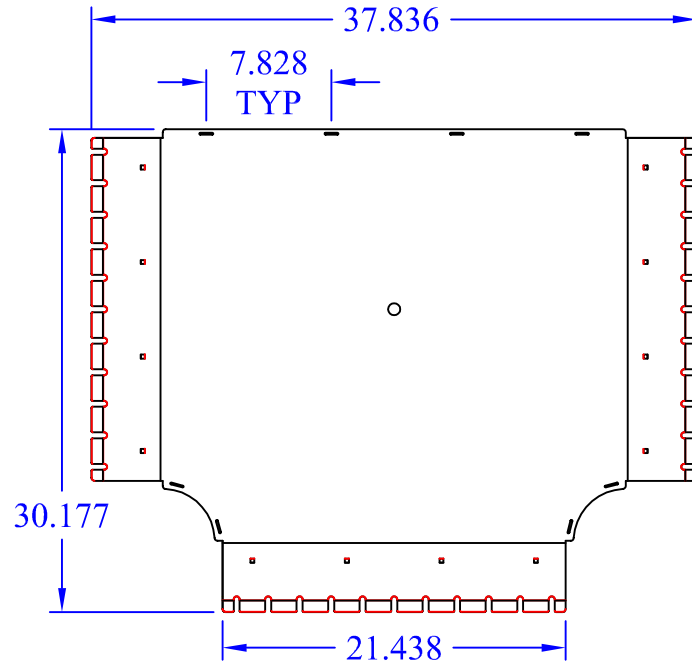

(2) WBT-4 IR

(1) WBT-T-4x22 TBACK

(9) Washer Supt

(1) WBT-T-Xx22 BASE

This drawing in design and detail is the property of WBT, LLC. and must not be used except in connection with our work. All rights of design or invention are reserved.

PART # OR NAME		DRAWN BY	
WBT-T-4x22 XX		RJM	
SIZE	DATE	SCALE	SHEET
A	4/20/15	VARIES	1 OF 1
			REV
			N/A