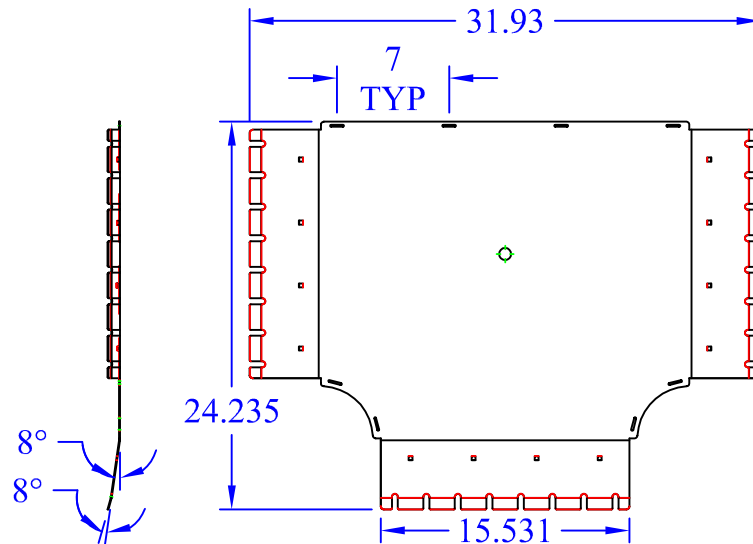

(2) WBT-4 IR

(1) WBT-T-4x16 TBACK

(1) WBT-T-Xx16 BASE

(6) Washer Supt

This drawing in design and detail is the property of WBT, LLC. and must not be used except in connection with our work. All rights of design or invention are reserved.

PART # OR NAME		DRAWN BY	
WBT-T-4x16 XX		RJM	
SIZE	DATE	SCALE	SHEET
A	4/20/15	VARIES	1 OF 1
			REV
			N/A