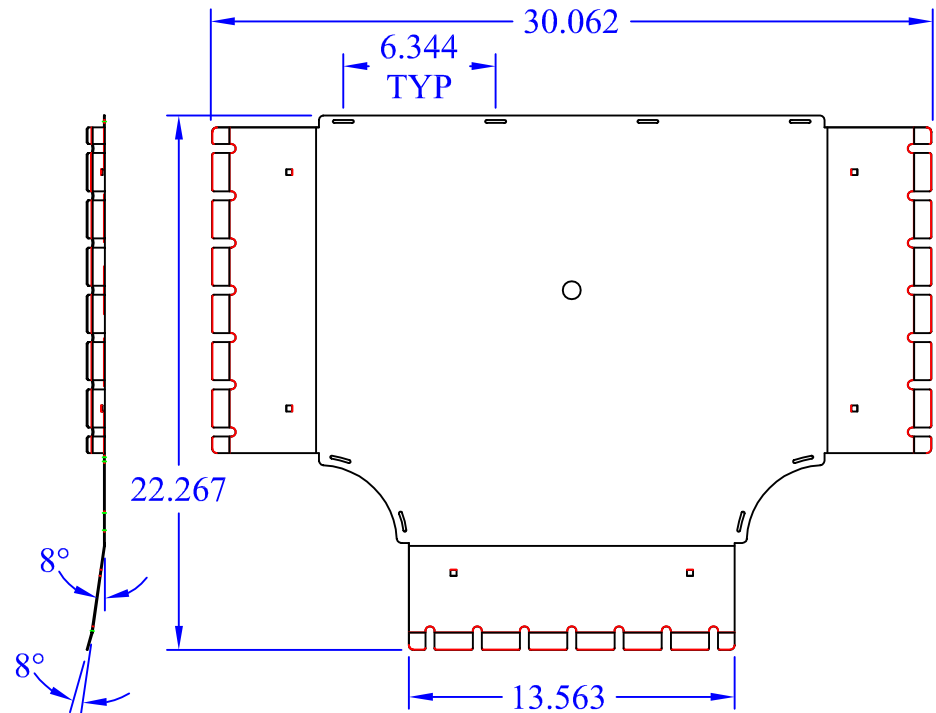

(2) WBT-4 IR

(1) WBT-T-4x14 TBACK

(1) WBT-T-Xx14 BASE

(6) Washer Supt

WBT LLC					This drawing in design and detail is the property of WBT, LLC. and must not be used except in connection with our work. All rights of design or invention are reserved.				
					PART # OR NAME			DRAWN BY	
WBT-T-4x14 XX			RJM						
SIZE	DATE	SCALE	SHEET	REV					
A	4/20/15	VARIES	1 OF 1	N/A					