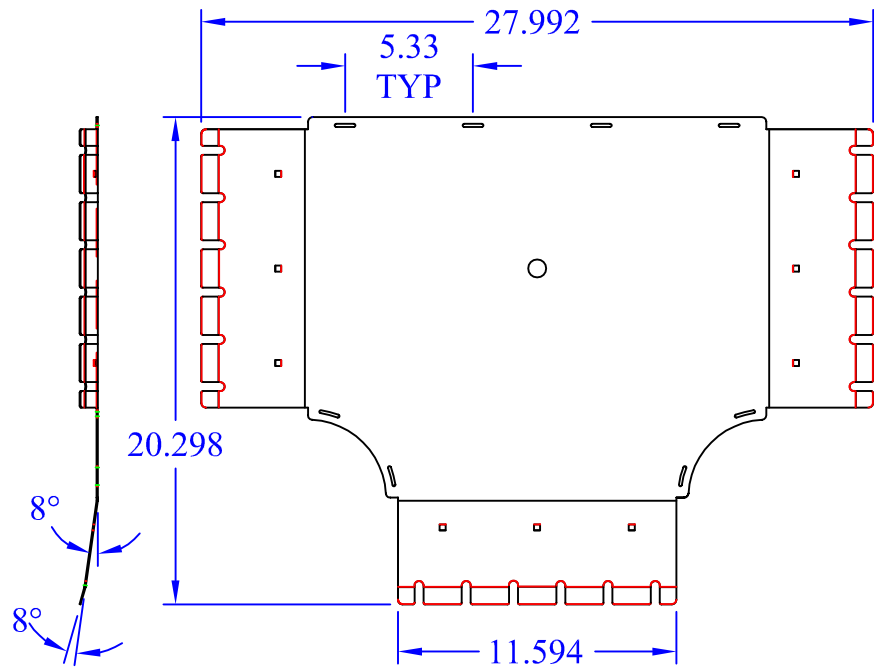

(2) WBT-4 IR

(1) WBT-T-4x12 TBACK

(1) WBT-T-Xx12 BASE

(6) Washer Supt

This drawing in design and detail is the property of WBT, LLC. and must not be used except in connection with our work. All rights of design or invention are reserved.

PART # OR NAME		DRAWN BY	
WBT-T-4x12 XX		RJM	
SIZE	DATE	SCALE	SHEET
A	4/20/15	VARIES	1 OF 1
			REV
			N/A