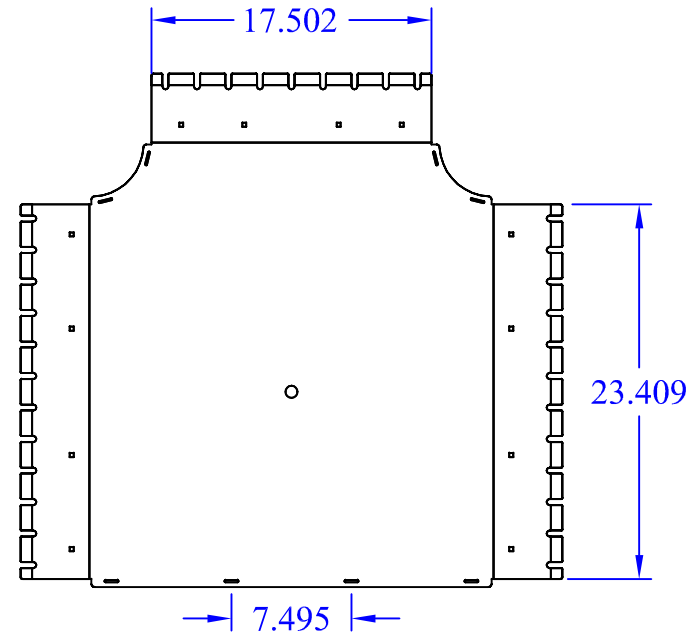

(2) WBT-12 IR

(1) WBT-T-12x18 TBACK

(1) WBT-T-Xx24-18PG BASE

(8) Washer Supt

This drawing in design and detail is the property of WBT, LLC. and must not be used except in connection with our work. All rights of design or invention are reserved.

PART # OR NAME		DRAWN BY	
WBT-T-12x24-18PG XX		RJM	
SIZE	DATE	SCALE	SHEET
A	1/22/16	VARIES	1 OF 1
			REV
			N/A