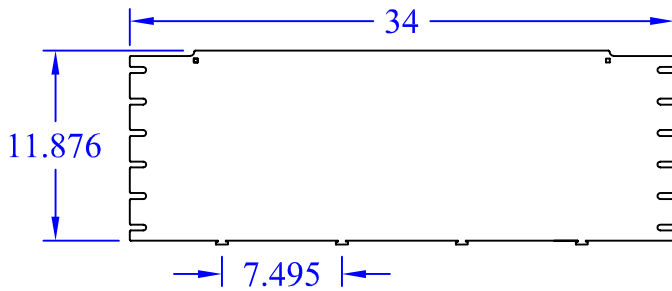

(2) WBT-12 IR

(1) WBT-T-12x18 TBACK

(1) WBT-T-Xx24-18PG BASE

(8) Washer Supt

This drawing in design and detail is the property of WBT, LLC. and must not be used except in connection with our work. All rights of design or invention are reserved.

PART # OR NAME		DRAWN BY	
WBT-T-12x24-18PG XX		RJM	
SIZE	DATE	SCALE	SHEET
A	1/22/16	VARIES	1 OF 1
			REV
			N/A