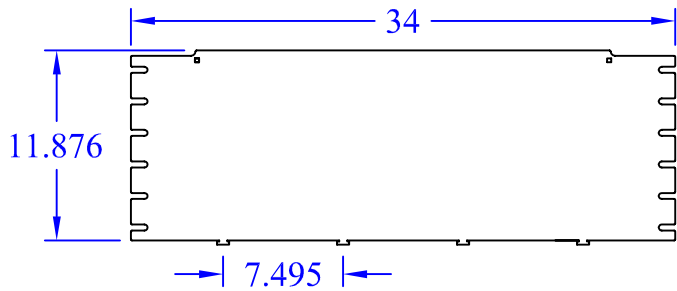

(2) WBT-12 IR

(1) WBT-T-12x18 TBACK

(1) WBT-T-Xx18 BASE

(6) Washer Supt

This drawing in design and detail is the property of WBT, LLC. and must not be used except in connection with our work. All rights of design or invention are reserved.

PART # OR NAME		DRAWN BY	
WBT-T-12x18 XX		RJM	
SIZE	DATE	SCALE	SHEET
A	1/21/16	VARIES	1 OF 1
			REV
			N/A