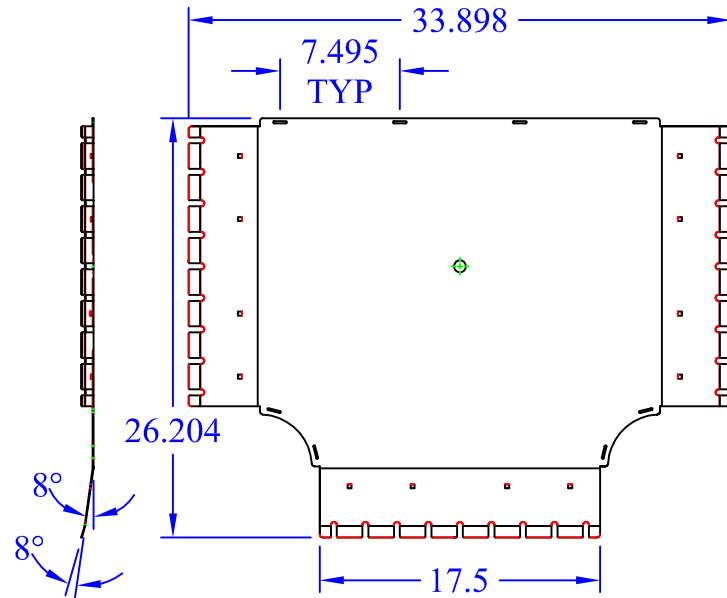

(2) WBT-12 IR

(1) WBT-T-12x18 TBACK

(1) WBT-T-Xx18 BASE

(6) Washer Supt

This drawing in design and detail is the property of WBT, LLC. and must not be used except in connection with our work. All rights of design or invention are reserved.

PART # OR NAME		DRAWN BY	
WBT-T-12x18 XX		RJM	
SIZE	DATE	SCALE	SHEET
A	1/21/16	VARIES	1 OF 1
			REV
			N/A