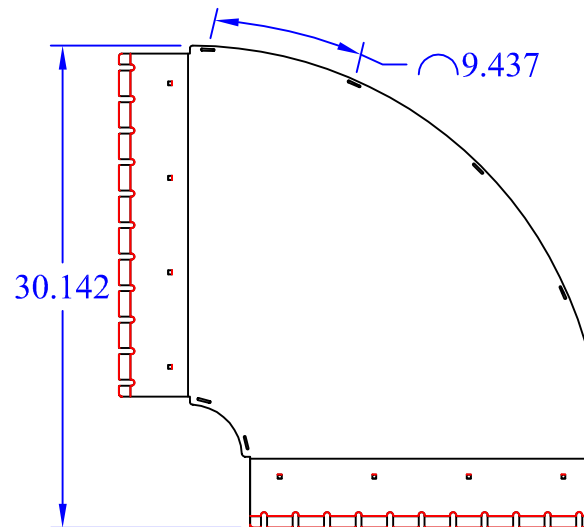

(1) WBT 4 IR

(1) WBT-90-4x22 OR

(1) WBT-90-Xx22 Base

(6) Washer Supt

| | | | | |
|---|------------------------|------------------------|------------------------|-------------------|
| This drawing in design and detail is the property of WBT, LLC. and must not be used except in connection with our work. All rights of design or invention are reserved. | | | | |
| PART # OR NAME WBT-90-4x22 XX | | | DRAWN BY RJM | |
| SIZE A | DATE 10/8/15 | SCALE VARIES | SHEET 1 OF 1 | REV N/A |