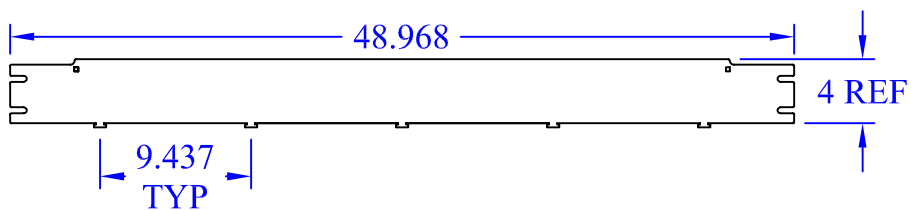

(1) WBT 4 IR

(1) WBT-90-4x22 OR

(1) WBT-90-Xx22 Base

(6) Washer Supt

| | | | | |
|---|------------------------|------------------------|------------------------|-------------------|
| This drawing in design and detail is the property of WBT, LLC. and must not be used except in connection with our work. All rights of design or invention are reserved. | | | | |
| PART # OR NAME WBT-90-4x22 XX | | | DRAWN BY RJM | |
| SIZE A | DATE 10/8/15 | SCALE VARIES | SHEET 1 OF 1 | REV N/A |