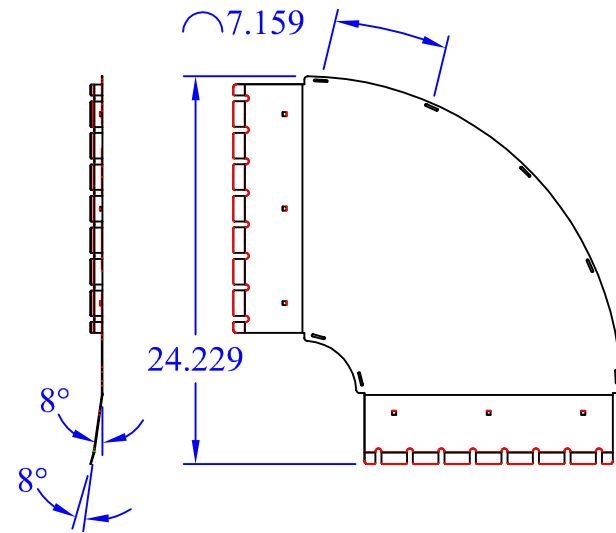

(1) WBT 4 IR

(1) WBT-90-4x16 OR

WBT-90-Xx16 Base

(4) Washer Supt

This drawing in design and detail is the property of WBT, LLC. and must not be used except in connection with our work. All rights of design or invention are reserved.

PART # OR NAME WBT-90-4x16 XX			DRAWN BY RJM	
SIZE A	DATE 10/8/15	SCALE VARIES	SHEET 1 OF 1	REV N/A